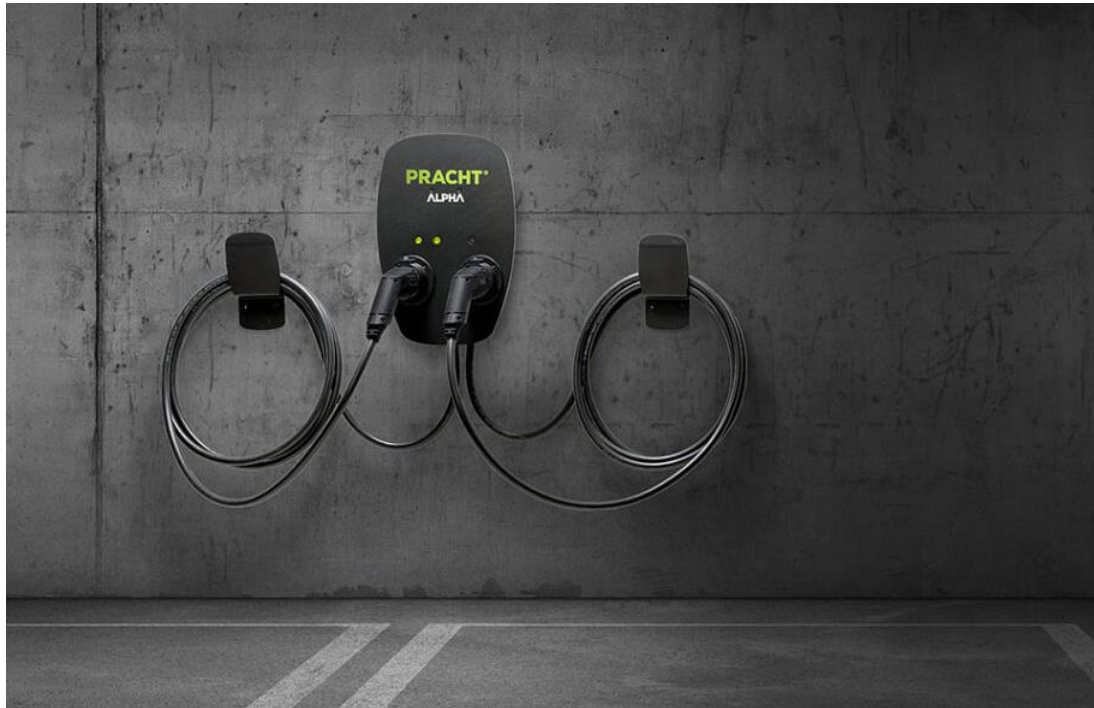

Pracht: charging two cars at once

PRACHT®
ENERGY SOLUTIONS